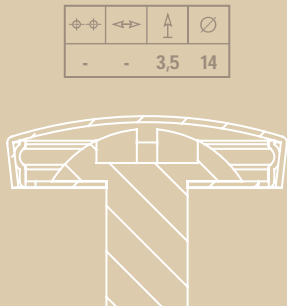

-	-	3,5	14

FINITURE / FINISHING

- 0022 > NICHEL LUCIDO
  POLISHED NICKEL
- 0015 > ARGENTO VECCHIO
  OLD SILVER
- 0004 > BRONZO ANTICO
  ANTIQUE BRONZE
- 0006 > OTTONATO LUCIDO
  POLISHED BRASS

Screw Cover

Code SCR001.014