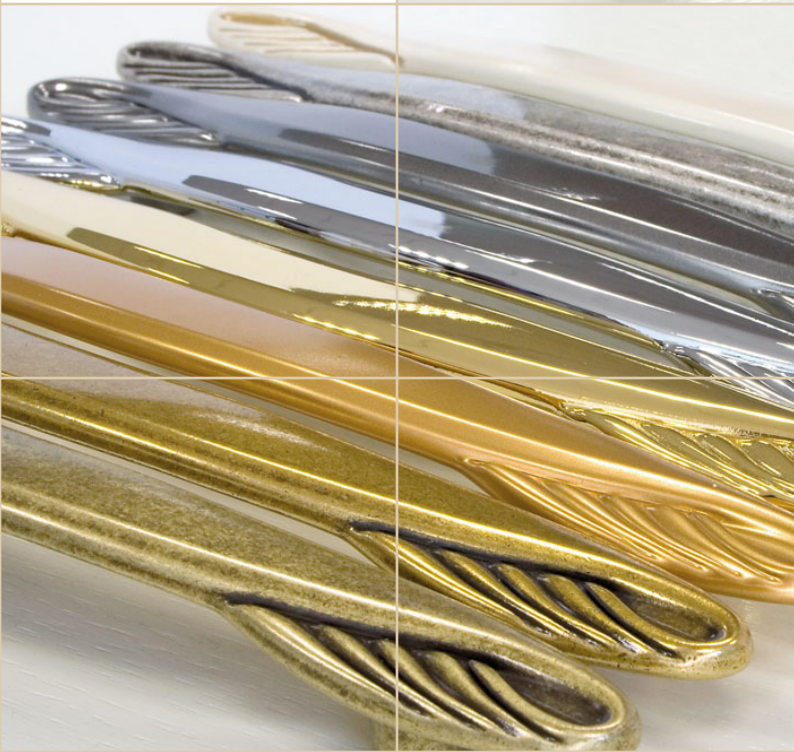

linea
Decor

SERIE 743

GIUSTI

WMN743.160