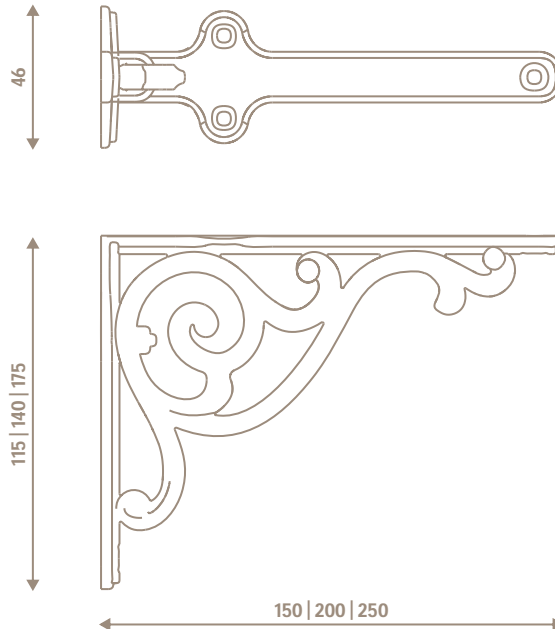

-	250	-	175
-	200	-	140
-	150	-	115