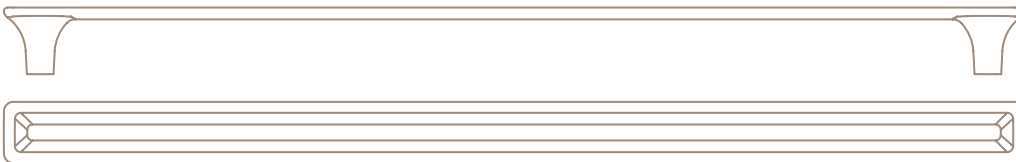

320	344	23	21

FINITURE / FINISHING

00N6> COVERMATT PLATINO
COVERMATT PLATINUM

WMN770.160