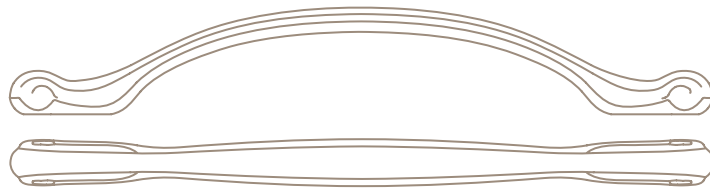

⌀	⌀	↔	↑	↓
160	192	211	32	14

FINITURE / FINISHING

- 00G1 > METALLIC SILVER GRAPHITE
  METALLIC SILVER GRAPHITE
- 0002 > CROMO LUCIDO
  POLISHED CHROME
- 00R3 > ARGENTO NOTTINGHAM
  NOTTINGHAM SILVER
- 00M5 > ARGENTO VENEZIA
  VENETIAN SILVER
- 00E8 > ARGENTO VECCHIO BRILLANTE
  SHINY OLD SILVER

WMN753.00B