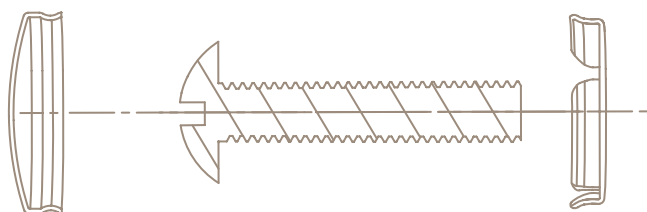

SCREW COVER

SCR001.014

GIUSTI

SCR001.014

-	-	3,5	14

COPRIVITE CON INCISIONE "MADE IN ITALY"
SCREW COVER "MADE IN ITALY" ENGRAVED

INCISIONE PERSONALIZZABILE
CUSTOMIZABLE ENGRAVING

CODICE - FINITURE / CODE - FINISHING

> SCR001.014.0022
NICHEL LUCIDO
POLISHED NICKEL

> SCR001.014.0015
ARGENTO VECCHIO
OLD SILVER

> SCR001.014.0004
BRONZO ANTICO
ANTIQUÉ BRONZE

> SCR001.014.0006
OTTONATO LUCIDO
POLISHED BRASS